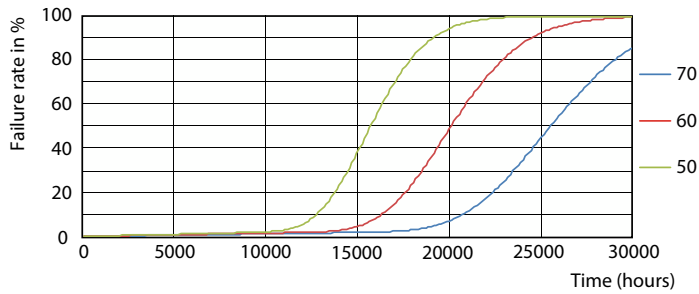

Ecofit Ledtubes T8

Photometric data

© 2023 Philips Lighting B.V. Page 10

General uniform lighting - Ecofit LEDtube 1500mm 19.5W 840 T8

Lifetime