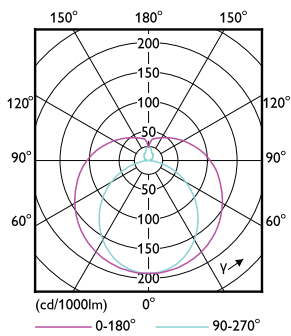

Ecofit Ledtubes T8

Product Length	1,500 mm
Bulb Shape	T8
Approval and Application	
Energy Efficiency Class	F
Energy Saving Product	Yes
Approval Marks	RoHS compliance CE marking KEMA Keur certificate
Energy Consumption kWh/1000 h	20 kWh
EPREL Registration Number	726131
EU RoHS compliant	Yes

Product Data	
Order product name	Ecofit LEDtube 1500mm 19.5W 840 T8
Full product name	Ecofit LEDtube 1500mm 19.5W 840 T8
Full product code	871951440375800
Order code	40375800
Material Nr. (12NC)	929003130702
Net Weight (Piece)	0.270 kg
EAN/UPC - Product/Case	8719514403758
Numerator - Packs per outer box	20
EAN/UPC - Case	8719514403765

Dimensional drawing

Product	D1	D2	A1	A2	A3
Ecofit LEDtube 1500mm 19.5W 840 T8	25.7 mm	28 mm	1,498.5 mm	1,505.9 mm	1,513 mm

Photometric data

Light Distribution Diagram - Ecofit LEDtube 1500mm 19.5W 840 T8