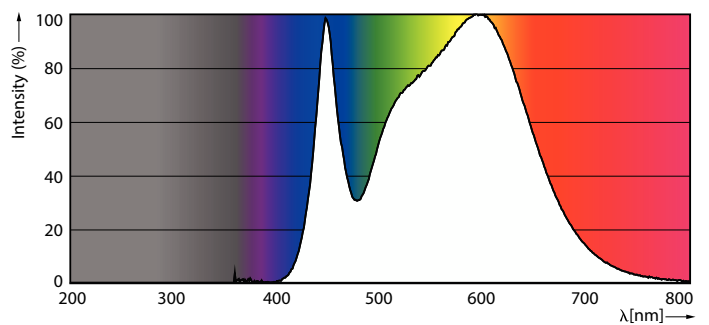

Spectral Power Distribution Colour - Ecofit LEDtube 1500mm 19.5W 840 T8