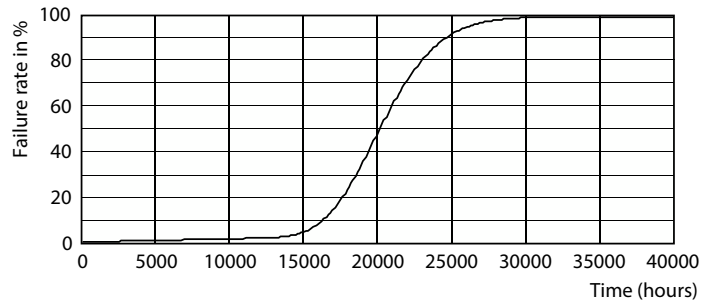

Life Expectancy Diagram