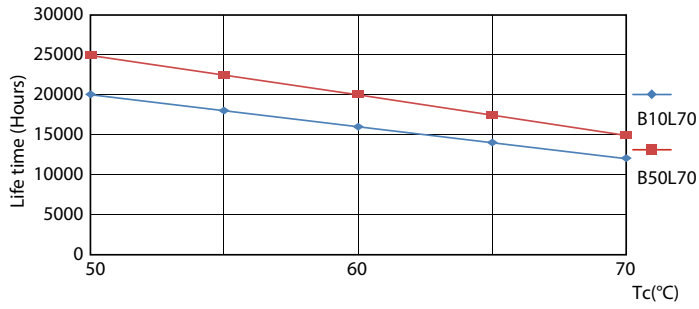

Ecofit Ledtubes T8

Lifetime

LEDtube ECO SLR 16W 20K LifetimeVsTc-LED