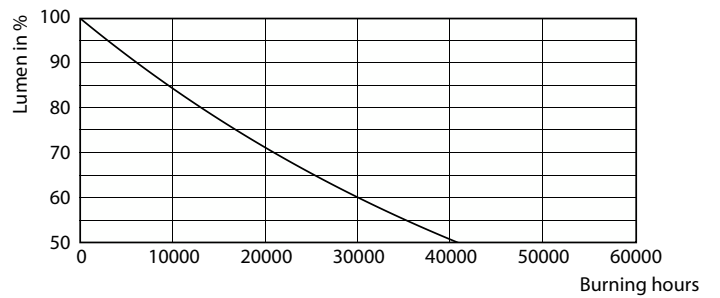

## Lifetime

LEDtube ECO SLR 16W 20K FailureRate-LED

Lumen Maintenance Diagram - Ecofit LEDtube 1500mm 19.5W 840 T8

Life Expectancy Diagram

Lumen Maintenance Diagram - Ecofit LEDtube 1500mm 19.5W 840 T8